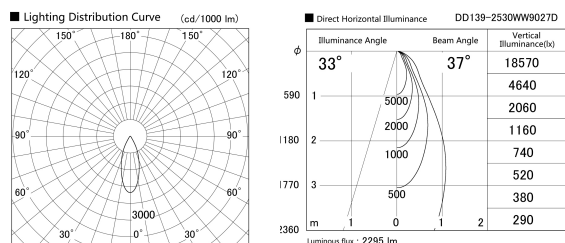

Item no. DD139-2530WW9027D

Series Name: cledy spark (Normal Cone)
Fixed downlight Φ 125 (DD139_D)

Installation	Recessed mount
Type	cledy spark (Normal Cone) Fixed downlight Φ 125 (DD139_D)
Fixture wattage	24W
Beam angle	37
Color Temp.	2700K
CRI	Ra>90
Luminous	2293 lm
Body	Die-cast aluminum alloy
Body finish	N/A
Trim finish	White
Reflector finish	White
IP Rate	IP20
Light source	COB module
Input Voltage	AC220~240V
Dimming Type	Non-Dimmable
Certificate	CE,CCC
Cut Hole	125mm