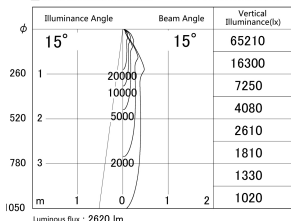

Installation	Recessed mount
Type	cledy spark (Normal Cone) Fixed downlight Φ125 (DD139_D)
Fixture wattage	28W
Beam angle	15
Color Temp.	2700K
CRI	Ra>90
Luminous	2620 lm
Body	Die-cast aluminum alloy
Body finish	N/A
Trim finish	White
Reflector finish	White
IP Rate	IP20
Light source	COB module
Input Voltage	AC220~240V
Dimming Type	Non-Dimmable
Certificate	CE,CCC
Cut Hole	125mm

■ Lighting Distribution Curve (cd/1000 lm)