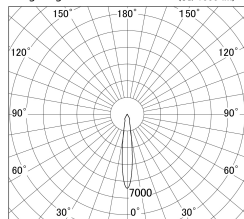

Installation	Recessed mount
Type	cledy spark (Normal Cone) Fixed downlight Φ125 (DD139_D)
Fixture wattage	28W
Beam angle	15
Color Temp.	2700K
CRI	Ra>90
Luminous	2620 lm
Body	Die-cast aluminum alloy
Body finish	N/A
Trim finish	White
Reflector finish	White
IP Rate	IP20
Light source	COB module
Input Voltage	AC220~240V
Dimming Type	Non-Dimmable
Certificate	CE,CCC
Cut Hole	125mm

■ Lighting Distribution Curve (cd/1000 lm)