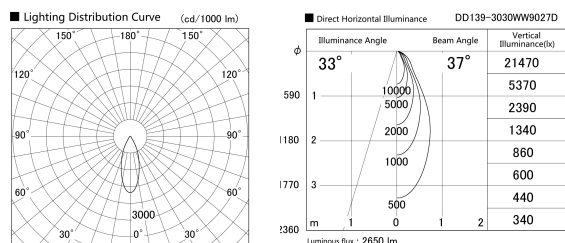

Item no. DD139-3030WW9027D

Series Name: cledy spark (Normal Cone)
Fixed downlight Φ 125 (DD139_D)

Installation	Recessed mount
Type	cledy spark (Normal Cone) Fixed downlight Φ 125 (DD139_D)
Fixture wattage	28W
Beam angle	37
Color Temp.	2700K
CRI	Ra>90
Luminous	2651 lm
Body	Die-cast aluminum alloy
Body finish	N/A
Trim finish	White
Reflector finish	White
IP Rate	IP20
Light source	COB module
Input Voltage	AC220~240V
Dimming Type	Non-Dimmable
Certificate	CE,CCC
Cut Hole	125mm