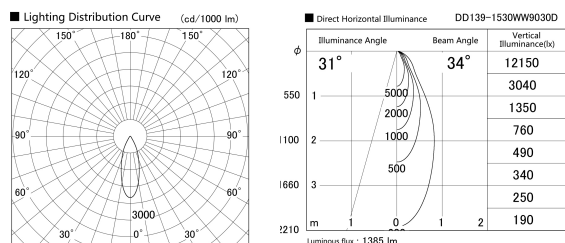

Item no. DD139-1530WW9030D

Series Name: cledy spark (Normal Cone)  
Fixed downlight  $\Phi$ 125 (DD139\_D)

Installation	Recessed mount
Type	cledy spark (Normal Cone) Fixed downlight $\Phi$ 125 (DD139_D)
Fixture wattage	14W
Beam angle	34
Color Temp.	3000K
CRI	Ra>90
Luminous	1387 lm
Body	Die-cast aluminum alloy
Body finish	N/A
Trim finish	White
Reflector finish	White
IP Rate	IP20
Light source	COB module
Input Voltage	AC220~240V
Dimming Type	Non-Dimmable
Certificate	CE,CCC
Cut Hole	125mm