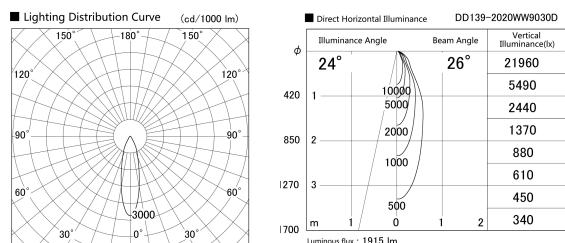

Item no. DD139-2020WW9030D

Series Name: cledy spark (Normal Cone)
Fixed downlight Φ 125 (DD139_D)

Installation	Recessed mount
Type	cledy spark (Normal Cone) Fixed downlight Φ 125 (DD139_D)
Fixture wattage	21W
Beam angle	26
Color Temp.	3000K
CRI	Ra>90
Luminous	1914 lm
Body	Die-cast aluminum alloy
Body finish	N/A
Trim finish	White
Reflector finish	White
IP Rate	IP20
Light source	COB module
Input Voltage	AC220~240V
Dimming Type	Non-Dimmable
Certificate	CE,CCC
Cut Hole	125mm