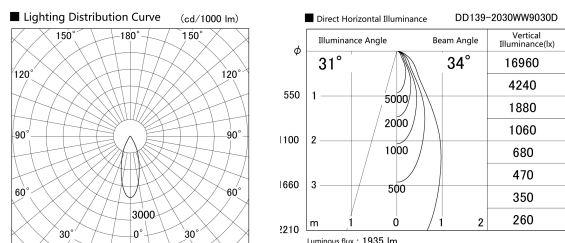

Item no. DD139-2030WW9030D

Series Name: cledy spark (Normal Cone)  
Fixed downlight  $\Phi$ 125 (DD139\_D)

Installation	Recessed mount
Type	cledy spark (Normal Cone) Fixed downlight $\Phi$ 125 (DD139_D)
Fixture wattage	21W
Beam angle	34
Color Temp.	3000K
CRI	Ra>90
Luminous	1936 lm
Body	Die-cast aluminum alloy
Body finish	N/A
Trim finish	White
Reflector finish	White
IP Rate	IP20
Light source	COB module
Input Voltage	AC220~240V
Dimming Type	Non-Dimmable
Certificate	CE,CCC
Cut Hole	125mm