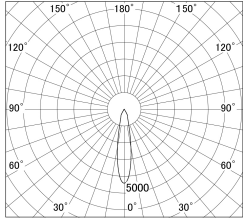

■ Lighting Distribution Curve (cd/1000 lm)