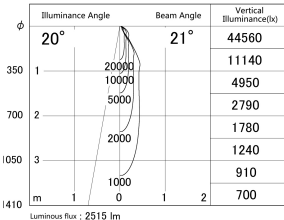

Item no. DD139-2520WW9030D

Series Name: cledy spark (Normal Cone)
Fixed downlight Φ 125 (DD139_D)

■ Lighting Distribution Curve (cd/1000 lm)

Installation	Recessed mount
Type	cledy spark (Normal Cone) Fixed downlight Φ125 (DD139_D)
Fixture wattage	24W
Beam angle	21
Color Temp.	3000K
CRI	Ra>90
Luminous	2513 lm
Body	Die-cast aluminum alloy
Body finish	N/A
Trim finish	White
Reflector finish	White
IP Rate	IP20
Light source	COB module
Input Voltage	AC220~240V
Dimming Type	Non-Dimmable
Certificate	CE,CCC
Cut Hole	125mm