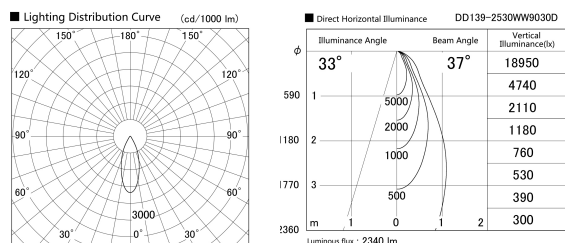

Item no. DD139-2530WW9030D

Series Name: cledy spark (Normal Cone)
Fixed downlight Φ 125 (DD139_D)

Installation	Recessed mount
Type	cledy spark (Normal Cone) Fixed downlight Φ 125 (DD139_D)
Fixture wattage	24W
Beam angle	37
Color Temp.	3000K
CRI	Ra>90
Luminous	2340 lm
Body	Die-cast aluminum alloy
Body finish	N/A
Trim finish	White
Reflector finish	White
IP Rate	IP20
Light source	COB module
Input Voltage	AC220~240V
Dimming Type	Non-Dimmable
Certificate	CE,CCC
Cut Hole	125mm