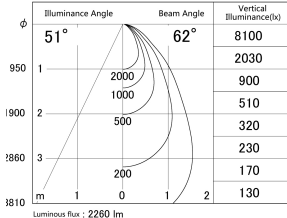

Item no. DD139-2550WW9030D

Series Name: cledy spark (Normal Cone)
Fixed downlight Φ 125 (DD139_D)

■ Lighting Distribution Curve (cd/1000 lm)

Installation	Recessed mount
Type	cledy spark (Normal Cone) Fixed downlight Φ125 (DD139_D)
Fixture wattage	24W
Beam angle	62
Color Temp.	3000K
CRI	Ra>90
Luminous	2260 lm
Body	Die-cast aluminum alloy
Body finish	N/A
Trim finish	White
Reflector finish	White
IP Rate	IP20
Light source	COB module
Input Voltage	AC220~240V
Dimming Type	Non-Dimmable
Certificate	CE,CCC
Cut Hole	125mm