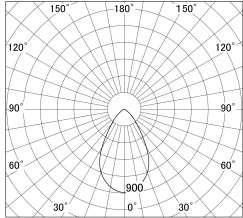

■ Lighting Distribution Curve (cd/1000 lm)