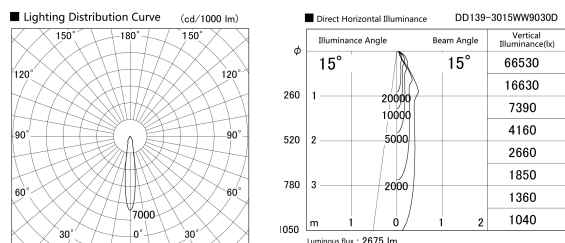

Item no. DD139-3015WW9030D

Series Name: cledy spark (Normal Cone)  
Fixed downlight  $\Phi$ 125 (DD139\_D)

Installation	Recessed mount
Type	cledy spark (Normal Cone) Fixed downlight $\Phi$ 125 (DD139_D)
Fixture wattage	28W
Beam angle	15
Color Temp.	3000K
CRI	Ra>90
Luminous	2673 lm
Body	Die-cast aluminum alloy
Body finish	N/A
Trim finish	White
Reflector finish	White
IP Rate	IP20
Light source	COB module
Input Voltage	AC220~240V
Dimming Type	Non-Dimmable
Certificate	CE,CCC
Cut Hole	125mm