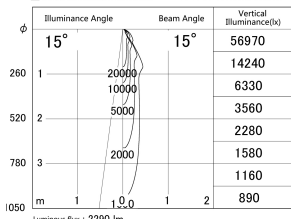

Item no. DD139-2515WW9035D

Series Name: cledy spark (Normal Cone)
Fixed downlight Φ 125 (DD139_D)

■ Lighting Distribution Curve (cd/1000 lm)

Installation	Recessed mount
Type	cledy spark (Normal Cone) Fixed downlight Φ125 (DD139_D)
Fixture wattage	24W
Beam angle	15
Color Temp.	3500K
CRI	Ra>90
Luminous	2289 lm
Body	Die-cast aluminum alloy
Body finish	N/A
Trim finish	White
Reflector finish	White
IP Rate	IP20
Light source	COB module
Input Voltage	AC220~240V
Dimming Type	Non-Dimmable
Certificate	CE,CCC
Cut Hole	125mm