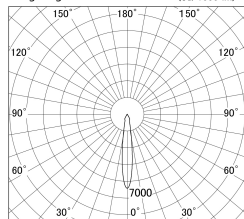

■ Lighting Distribution Curve (cd/1000 lm)