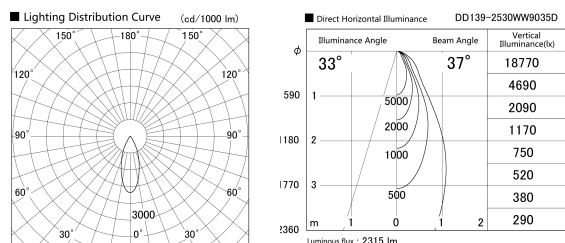

Item no. DD139-2530WW9035D

Series Name: cledy spark (Normal Cone)
Fixed downlight Φ 125 (DD139_D)

Installation	Recessed mount
Type	cledy spark (Normal Cone) Fixed downlight Φ 125 (DD139_D)
Fixture wattage	24W
Beam angle	37
Color Temp.	3500K
CRI	Ra>90
Luminous	2317 lm
Body	Die-cast aluminum alloy
Body finish	N/A
Trim finish	White
Reflector finish	White
IP Rate	IP20
Light source	COB module
Input Voltage	AC220~240V
Dimming Type	Non-Dimmable
Certificate	CE,CCC
Cut Hole	125mm