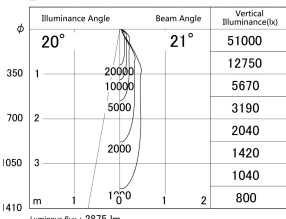

Item no. DD139-3020WW9035D

Series Name: cledy spark (Normal Cone)
Fixed downlight Φ 125 (DD139_D)

■ Lighting Distribution Curve (cd/1000 lm)

Installation	Recessed mount
Type	cledy spark (Normal Cone) Fixed downlight Φ125 (DD139_D)
Fixture wattage	28W
Beam angle	21
Color Temp.	3500K
CRI	Ra>90
Luminous	2876 lm
Body	Die-cast aluminum alloy
Body finish	N/A
Trim finish	White
Reflector finish	White
IP Rate	IP20
Light source	COB module
Input Voltage	AC220~240V
Dimming Type	Non-Dimmable
Certificate	CE,CCC
Cut Hole	125mm