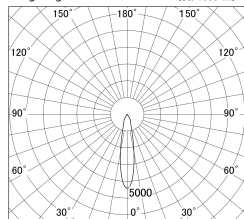

■ Lighting Distribution Curve (cd/1000 lm)