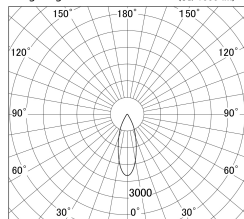

Installation	Recessed mount
Type	cledy spark (Normal Cone) Fixed downlight Φ125 (DD139_D)
Fixture wattage	14W
Beam angle	34
Color Temp.	4000K
CRI	Ra>90
Luminous	1393 lm
Body	Die-cast aluminum alloy
Body finish	N/A
Trim finish	White
Reflector finish	White
IP Rate	IP20
Light source	COB module
Input Voltage	AC220~240V
Dimming Type	Non-Dimmable
Certificate	CE,CCC
Cut Hole	125mm

■ Lighting Distribution Curve (cd/1000 lm)