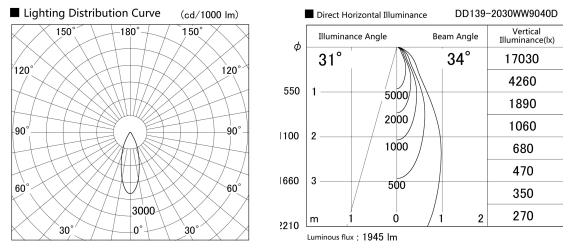

Item no. DD139-2030WW9040D

Series Name: cledy spark (Normal Cone)
Fixed downlight Φ 125 (DD139_D)

Installation	Recessed mount
Type	cledy spark (Normal Cone) Fixed downlight Φ 125 (DD139_D)
Fixture wattage	21W
Beam angle	34
Color Temp.	4000K
CRI	Ra>90
Luminous	1944 lm
Body	Die-cast aluminum alloy
Body finish	N/A
Trim finish	White
Reflector finish	White
IP Rate	IP20
Light source	COB module
Input Voltage	AC220~240V
Dimming Type	Non-Dimmable
Certificate	CE,CCC
Cut Hole	125mm