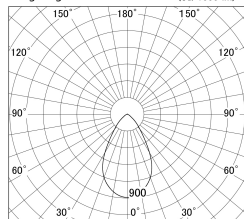

Installation	Recessed mount
Type	cledy spark (Normal Cone) Fixed downlight Φ125 (DD139_D)
Fixture wattage	24W
Beam angle	62
Color Temp.	4000K
CRI	Ra>90
Luminous	2269 lm
Body	Die-cast aluminum alloy
Body finish	N/A
Trim finish	White
Reflector finish	White
IP Rate	IP20
Light source	COB module
Input Voltage	AC220~240V
Dimming Type	Non-Dimmable
Certificate	CE,CCC
Cut Hole	125mm

■ Lighting Distribution Curve (cd/1000 lm)