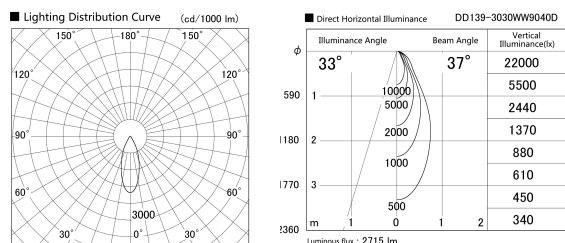

Item no. DD139-3030WW9040D

Series Name: cledy spark (Normal Cone)
Fixed downlight Φ 125 (DD139_D)

Installation	Recessed mount
Type	cledy spark (Normal Cone) Fixed downlight Φ 125 (DD139_D)
Fixture wattage	28W
Beam angle	37
Color Temp.	4000K
CRI	Ra>90
Luminous	2716 lm
Body	Die-cast aluminum alloy
Body finish	N/A
Trim finish	White
Reflector finish	White
IP Rate	IP20
Light source	COB module
Input Voltage	AC220~240V
Dimming Type	Non-Dimmable
Certificate	CE,CCC
Cut Hole	125mm