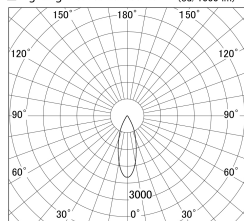

■ Lighting Distribution Curve (cd/1000 lm)

Installation	Recessed mount
Type	cledy spark (Normal Cone) Fixed downlight Φ125 (DD139_D)
Fixture wattage	21W
Beam angle	34
Color Temp.	2700K
CRI	Ra>90
Luminous	1897 lm
Body	Die-cast aluminum alloy
Body finish	N/A
Trim finish	Black
Reflector finish	White
IP Rate	IP20
Light source	COB module
Input Voltage	AC220~240V
Dimming Type	Non-Dimmable
Certificate	CE,CCC
Cut Hole	125mm