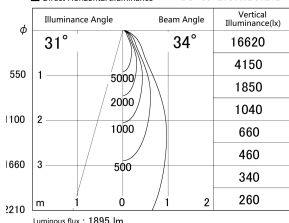

Installation	Recessed mount
Type	cledy spark (Normal Cone) Fixed downlight Φ125 (DD139_D)
Fixture wattage	21W
Beam angle	34
Color Temp.	2700K
CRI	Ra>90
Luminous	1897 lm
Body	Die-cast aluminum alloy
Body finish	N/A
Trim finish	Black
Reflector finish	White
IP Rate	IP20
Light source	COB module
Input Voltage	AC220~240V
Dimming Type	Non-Dimmable
Certificate	CE,CCC
Cut Hole	125mm