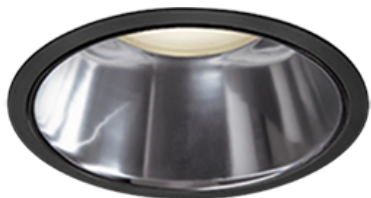

Item no. DD139-2030WB9027D

Series Name: cledy spark (Normal Cone)
Fixed downlight Φ 125 (DD139_D)

White Reflector