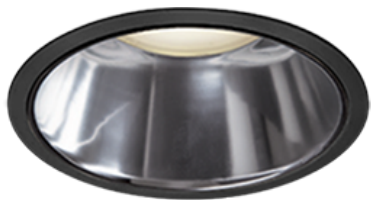

Item no. DD139-2530WB9027D

Series Name: cledy spark (Normal Cone)
Fixed downlight Φ 125 (DD139_D)

White Reflector