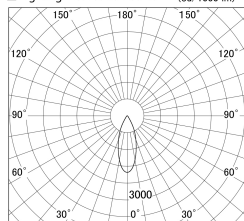

■ Lighting Distribution Curve (cd/1000 lm)

Installation	Recessed mount
Type	cledy spark (Normal Cone) Fixed downlight Φ125 (DD139_D)
Fixture wattage	24W
Beam angle	37
Color Temp.	2700K
CRI	Ra>90
Luminous	2293 lm
Body	Die-cast aluminum alloy
Body finish	N/A
Trim finish	Black
Reflector finish	White
IP Rate	IP20
Light source	COB module
Input Voltage	AC220~240V
Dimming Type	Non-Dimmable
Certificate	CE,CCC
Cut Hole	125mm