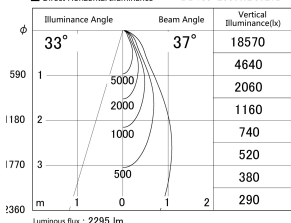

Installation	Recessed mount
Type	cledy spark (Normal Cone) Fixed downlight Φ125 (DD139_D)
Fixture wattage	24W
Beam angle	37
Color Temp.	2700K
CRI	Ra>90
Luminous	2293 lm
Body	Die-cast aluminum alloy
Body finish	N/A
Trim finish	Black
Reflector finish	White
IP Rate	IP20
Light source	COB module
Input Voltage	AC220~240V
Dimming Type	Non-Dimmable
Certificate	CE,CCC
Cut Hole	125mm