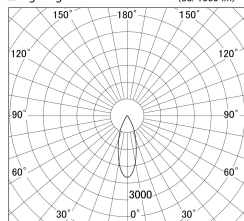

■ Lighting Distribution Curve (cd/1000 lm)

Installation	Recessed mount
Type	cledy spark (Normal Cone) Fixed downlight Φ125 (DD139_D)
Fixture wattage	21W
Beam angle	34
Color Temp.	3000K
CRI	Ra>90
Luminous	1936 lm
Body	Die-cast aluminum alloy
Body finish	N/A
Trim finish	Black
Reflector finish	White
IP Rate	IP20
Light source	COB module
Input Voltage	AC220~240V
Dimming Type	Non-Dimmable
Certificate	CE,CCC
Cut Hole	125mm