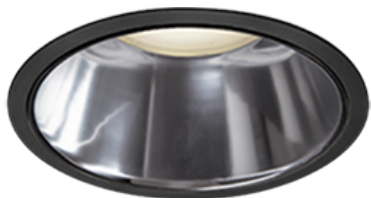

Item no. DD139-2030WB9030D

Series Name: cledy spark (Normal Cone)
Fixed downlight Φ 125 (DD139_D)

White Reflector