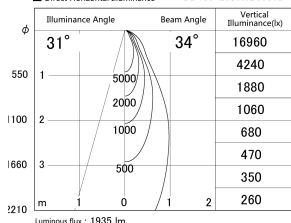

Installation	Recessed mount
Type	cledy spark (Normal Cone) Fixed downlight Φ125 (DD139_D)
Fixture wattage	21W
Beam angle	34
Color Temp.	3000K
CRI	Ra>90
Luminous	1936 lm
Body	Die-cast aluminum alloy
Body finish	N/A
Trim finish	Black
Reflector finish	White
IP Rate	IP20
Light source	COB module
Input Voltage	AC220~240V
Dimming Type	Non-Dimmable
Certificate	CE,CCC
Cut Hole	125mm