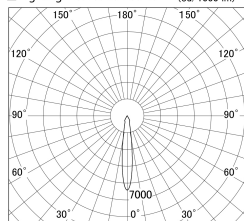

■ Lighting Distribution Curve (cd/1000 lm)

Installation	Recessed mount
Type	cledy spark (Normal Cone) Fixed downlight Φ125 (DD139_D)
Fixture wattage	24W
Beam angle	15
Color Temp.	3000K
CRI	Ra>90
Luminous	2312 lm
Body	Die-cast aluminum alloy
Body finish	N/A
Trim finish	Black
Reflector finish	White
IP Rate	IP20
Light source	COB module
Input Voltage	AC220~240V
Dimming Type	Non-Dimmable
Certificate	CE,CCC
Cut Hole	125mm