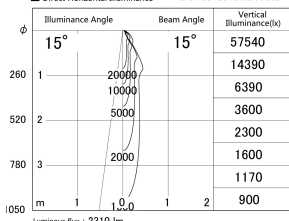

Installation	Recessed mount
Type	cledy spark (Normal Cone) Fixed downlight Φ125 (DD139_D)
Fixture wattage	24W
Beam angle	15
Color Temp.	3000K
CRI	Ra>90
Luminous	2312 lm
Body	Die-cast aluminum alloy
Body finish	N/A
Trim finish	Black
Reflector finish	White
IP Rate	IP20
Light source	COB module
Input Voltage	AC220~240V
Dimming Type	Non-Dimmable
Certificate	CE,CCC
Cut Hole	125mm