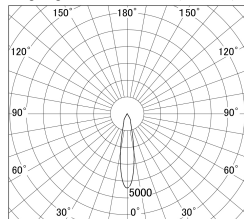

■ Lighting Distribution Curve (cd/1000 lm)

Installation	Recessed mount
Type	cledy spark (Normal Cone) Fixed downlight Φ125 (DD139_D)
Fixture wattage	24W
Beam angle	21
Color Temp.	3000K
CRI	Ra>90
Luminous	2513 lm
Body	Die-cast aluminum alloy
Body finish	N/A
Trim finish	Black
Reflector finish	White
IP Rate	IP20
Light source	COB module
Input Voltage	AC220~240V
Dimming Type	Non-Dimmable
Certificate	CE,CCC
Cut Hole	125mm