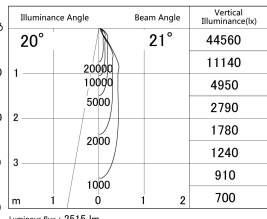

Installation	Recessed mount
Type	cledy spark (Normal Cone) Fixed downlight Φ125 (DD139_D)
Fixture wattage	24W
Beam angle	21
Color Temp.	3000K
CRI	Ra>90
Luminous	2513 lm
Body	Die-cast aluminum alloy
Body finish	N/A
Trim finish	Black
Reflector finish	White
IP Rate	IP20
Light source	COB module
Input Voltage	AC220~240V
Dimming Type	Non-Dimmable
Certificate	CE,CCC
Cut Hole	125mm