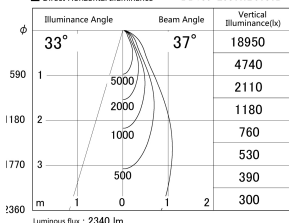

Installation	Recessed mount
Type	cledy spark (Normal Cone) Fixed downlight Φ125 (DD139_D)
Fixture wattage	24W
Beam angle	37
Color Temp.	3000K
CRI	Ra>90
Luminous	2340 lm
Body	Die-cast aluminum alloy
Body finish	N/A
Trim finish	Black
Reflector finish	White
IP Rate	IP20
Light source	COB module
Input Voltage	AC220~240V
Dimming Type	Non-Dimmable
Certificate	CE,CCC
Cut Hole	125mm