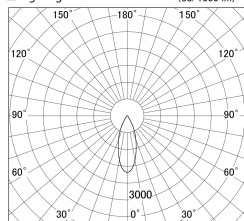

■ Lighting Distribution Curve (cd/1000 lm)

Installation	Recessed mount
Type	cledy spark (Normal Cone) Fixed downlight Φ125 (DD139_D)
Fixture wattage	24W
Beam angle	37
Color Temp.	3000K
CRI	Ra>90
Luminous	2340 lm
Body	Die-cast aluminum alloy
Body finish	N/A
Trim finish	Black
Reflector finish	White
IP Rate	IP20
Light source	COB module
Input Voltage	AC220~240V
Dimming Type	Non-Dimmable
Certificate	CE,CCC
Cut Hole	125mm