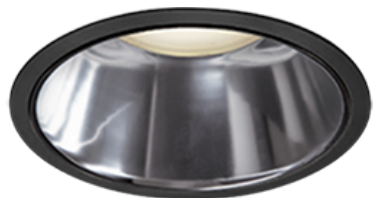

Item no. DD139-3020WB9030D

Series Name: cledy spark (Normal Cone)
Fixed downlight Φ 125 (DD139_D)

White Reflector