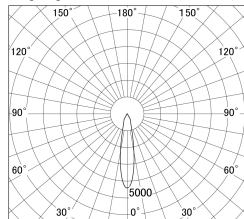

■ Lighting Distribution Curve (cd/1000 lm)

Installation	Recessed mount
Type	cledy spark (Normal Cone) Fixed downlight Φ125 (DD139_D)
Fixture wattage	28W
Beam angle	21
Color Temp.	3000K
CRI	Ra>90
Luminous	2905 lm
Body	Die-cast aluminum alloy
Body finish	N/A
Trim finish	Black
Reflector finish	White
IP Rate	IP20
Light source	COB module
Input Voltage	AC220~240V
Dimming Type	Non-Dimmable
Certificate	CE,CCC
Cut Hole	125mm