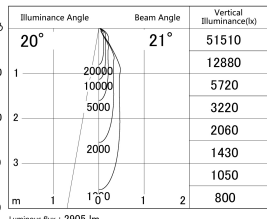

Installation	Recessed mount
Type	cledy spark (Normal Cone) Fixed downlight Φ125 (DD139_D)
Fixture wattage	28W
Beam angle	21
Color Temp.	3000K
CRI	Ra>90
Luminous	2905 lm
Body	Die-cast aluminum alloy
Body finish	N/A
Trim finish	Black
Reflector finish	White
IP Rate	IP20
Light source	COB module
Input Voltage	AC220~240V
Dimming Type	Non-Dimmable
Certificate	CE,CCC
Cut Hole	125mm