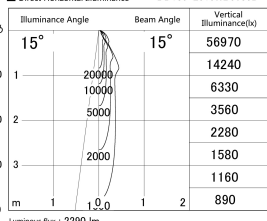

Installation	Recessed mount
Type	cledy spark (Normal Cone) Fixed downlight Φ125 (DD139_D)
Fixture wattage	24W
Beam angle	15
Color Temp.	3500K
CRI	Ra>90
Luminous	2289 lm
Body	Die-cast aluminum alloy
Body finish	N/A
Trim finish	Black
Reflector finish	White
IP Rate	IP20
Light source	COB module
Input Voltage	AC220~240V
Dimming Type	Non-Dimmable
Certificate	CE,CCC
Cut Hole	125mm