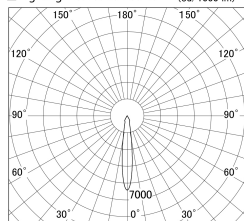

■ Lighting Distribution Curve (cd/1000 lm)

Installation	Recessed mount
Type	cledy spark (Normal Cone) Fixed downlight Φ125 (DD139_D)
Fixture wattage	24W
Beam angle	15
Color Temp.	3500K
CRI	Ra>90
Luminous	2289 lm
Body	Die-cast aluminum alloy
Body finish	N/A
Trim finish	Black
Reflector finish	White
IP Rate	IP20
Light source	COB module
Input Voltage	AC220~240V
Dimming Type	Non-Dimmable
Certificate	CE,CCC
Cut Hole	125mm