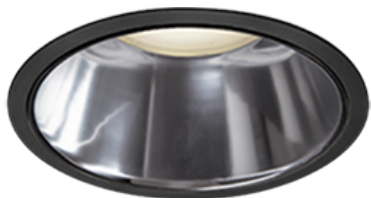

Item no. DD139-2515WB9035D

Series Name: cledy spark (Normal Cone)
Fixed downlight Φ 125 (DD139_D)

White Reflector