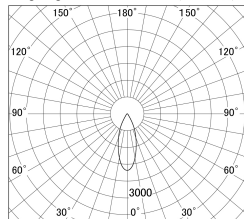

■ Lighting Distribution Curve (cd/1000 lm)

Installation	Recessed mount
Type	cledy spark (Normal Cone) Fixed downlight Φ125 (DD139_D)
Fixture wattage	24W
Beam angle	37
Color Temp.	3500K
CRI	Ra>90
Luminous	2317 lm
Body	Die-cast aluminum alloy
Body finish	N/A
Trim finish	Black
Reflector finish	White
IP Rate	IP20
Light source	COB module
Input Voltage	AC220~240V
Dimming Type	Non-Dimmable
Certificate	CE,CCC
Cut Hole	125mm