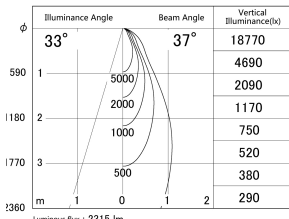

Installation	Recessed mount
Type	cledy spark (Normal Cone) Fixed downlight Φ125 (DD139_D)
Fixture wattage	24W
Beam angle	37
Color Temp.	3500K
CRI	Ra>90
Luminous	2317 lm
Body	Die-cast aluminum alloy
Body finish	N/A
Trim finish	Black
Reflector finish	White
IP Rate	IP20
Light source	COB module
Input Voltage	AC220~240V
Dimming Type	Non-Dimmable
Certificate	CE,CCC
Cut Hole	125mm