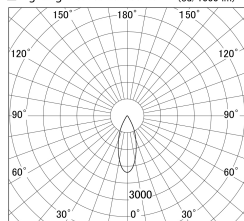

■ Lighting Distribution Curve (cd/1000 lm)

Installation	Recessed mount
Type	cledy spark (Normal Cone) Fixed downlight Φ125 (DD139_D)
Fixture wattage	24W
Beam angle	37
Color Temp.	4000K
CRI	Ra>90
Luminous	2349 lm
Body	Die-cast aluminum alloy
Body finish	N/A
Trim finish	Black
Reflector finish	White
IP Rate	IP20
Light source	COB module
Input Voltage	AC220~240V
Dimming Type	Non-Dimmable
Certificate	CE,CCC
Cut Hole	125mm