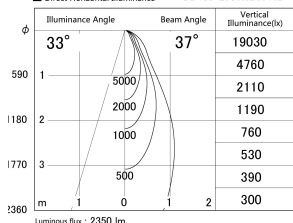

Installation	Recessed mount
Type	cledy spark (Normal Cone) Fixed downlight Φ125 (DD139_D)
Fixture wattage	24W
Beam angle	37
Color Temp.	4000K
CRI	Ra>90
Luminous	2349 lm
Body	Die-cast aluminum alloy
Body finish	N/A
Trim finish	Black
Reflector finish	White
IP Rate	IP20
Light source	COB module
Input Voltage	AC220~240V
Dimming Type	Non-Dimmable
Certificate	CE,CCC
Cut Hole	125mm