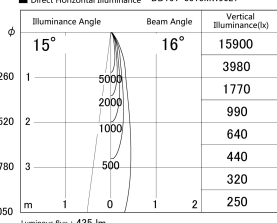

Item no. DD161-0515MW9027

Series Name: AMMA Φ 80 series Lens type adjustable Antiglare (DD161-AG)

■ Lighting Distribution Curve (cd/1000 lm)

Installation	Recessed mount
Type	AMMA Φ80 series Lens type adjustable Antiglare (DD161-AG)
Fixture wattage	5W
Beam angle	16
Color Temp.	2700K
CRI	Ra>90
Luminous	434 lm
Body	Die-cast aluminum alloy
Body finish	N/A
Trim finish	White
Reflector finish	Mirror
IP Rate	IP20
Light source	COB module
Input Voltage	AC220~240V
Dimming Type	Non-Dimmable
Certificate	CE,CCC
Cut Hole	80mm