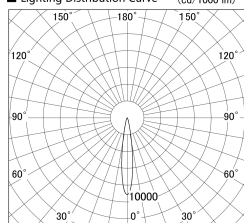

■ Lighting Distribution Curve (cd/1000 lm)