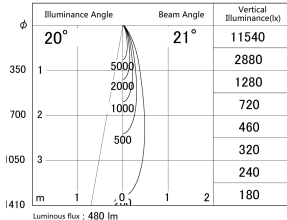

Item no. DD161-0520MW9027

Series Name: AMMA Φ80 series Lens type adjustable Antiglare (DD161-AG)

■ Lighting Distribution Curve (cd/1000 lm)

Installation	Recessed mount
Type	AMMA Φ80 series Lens type adjustable Antiglare (DD161-AG)
Fixture wattage	5W
Beam angle	21
Color Temp.	2700K
CRI	Ra>90
Luminous	480 lm
Body	Die-cast aluminum alloy
Body finish	N/A
Trim finish	White
Reflector finish	Mirror
IP Rate	IP20
Light source	COB module
Input Voltage	AC220~240V
Dimming Type	Non-Dimmable
Certificate	CE,CCC
Cut Hole	80mm