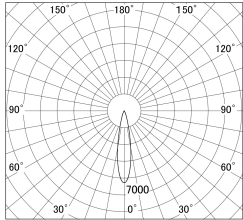

■ Lighting Distribution Curve (cd/1000 lm)