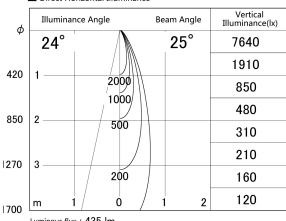

Item no. DD161-0525MW9027

Series Name: AMMA Φ80 series Lens type adjustable Antiglare (DD161-AG)

■ Lighting Distribution Curve (cd/1000 lm)

Installation	Recessed mount
Type	AMMA Φ80 series Lens type adjustable Antiglare (DD161-AG)
Fixture wattage	5W
Beam angle	25
Color Temp.	2700K
CRI	Ra>90
Luminous	435 lm
Body	Die-cast aluminum alloy
Body finish	N/A
Trim finish	White
Reflector finish	Mirror
IP Rate	IP20
Light source	COB module
Input Voltage	AC220~240V
Dimming Type	Non-Dimmable
Certificate	CE,CCC
Cut Hole	80mm