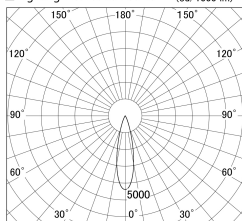

■ Lighting Distribution Curve (cd/1000 lm)