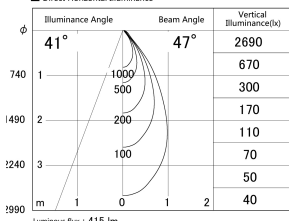

Item no. DD161-0545MW9027

Series Name: AMMA Φ80 series Lens type adjustable Antiglare (DD161-AG)

■ Lighting Distribution Curve (cd/1000 lm)

Installation	Recessed mount
Type	AMMA Φ80 series Lens type adjustable Antiglare (DD161-AG)
Fixture wattage	5W
Beam angle	47
Color Temp.	2700K
CRI	Ra>90
Luminous	417 lm
Body	Die-cast aluminum alloy
Body finish	N/A
Trim finish	White
Reflector finish	Mirror
IP Rate	IP20
Light source	COB module
Input Voltage	AC220~240V
Dimming Type	Non-Dimmable
Certificate	CE,CCC
Cut Hole	80mm