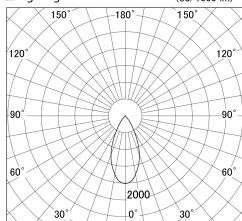

■ Lighting Distribution Curve (cd/1000 lm)