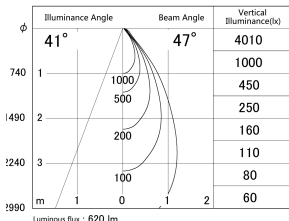

Item no. DD161-0845MW9027

Series Name: AMMA Φ80 series Lens type adjustable Antiglare (DD161-AG)

■ Lighting Distribution Curve (cd/1000 lm)

Installation	Recessed mount
Type	
Fixture wattage	7.5W
Beam angle	47
Color Temp.	2700K
CRI	Ra>90
Luminous	621 lm
Body	Die-cast aluminum alloy
Body finish	N/A
Trim finish	White
Reflector finish	Mirror
IP Rate	IP20
Light source	COB module
Input Voltage	AC220~240V
Dimming Type	Non-Dimmable
Certificate	CE,CCC
Cut Hole	80mm