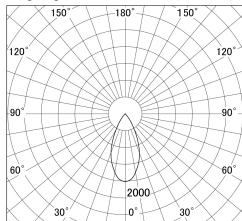

■ Lighting Distribution Curve (cd/1000 lm)