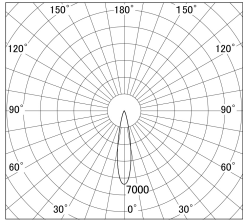

■ Lighting Distribution Curve (cd/1000 lm)