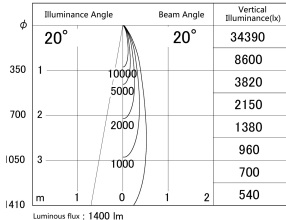

Item no. DD161-1520MW9027

Series Name: AMMA Φ80 series Lens type adjustable Antiglare (DD161-AG)

■ Lighting Distribution Curve (cd/1000 lm)

Installation	Recessed mount
Type	AMMA Φ80 series Lens type adjustable Antiglare (DD161-AG)
Fixture wattage	14W
Beam angle	20
Color Temp.	2700K
CRI	Ra>90
Luminous	1401 lm
Body	Die-castaluminumalloy
Body finish	N/A
Trim finish	White
Reflector finish	Mirror
IP Rate	IP20
Light source	COB module
Input Voltage	AC220~240V
Dimming Type	Non-Dimmable
Certificate	CE,CCC
Cut Hole	80mm