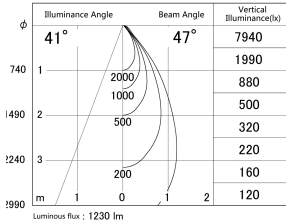

Item no. DD161-1545MW9027

Series Name: AMMA Φ80 series Lens type adjustable Antiglare (DD161-AG)

■ Lighting Distribution Curve (cd/1000 lm)

Installation	Recessed mount
Type	AMMA Φ80 series Lens type adjustable Antiglare (DD161-AG)
Fixture wattage	14W
Beam angle	47
Color Temp.	2700K
CRI	Ra>90
Luminous	1229 lm
Body	Die-cast aluminum alloy
Body finish	N/A
Trim finish	White
Reflector finish	Mirror
IP Rate	IP20
Light source	COB module
Input Voltage	AC220~240V
Dimming Type	Non-Dimmable
Certificate	CE,CCC
Cut Hole	80mm