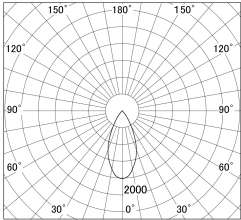

■ Lighting Distribution Curve (cd/1000 lm)