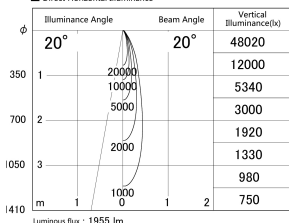

Item no. DD161-2020MW9027

Series Name: AMMA Φ80 series Lens type adjustable Antiglare (DD161-AG)

■ Lighting Distribution Curve (cd/1000 lm)

Installation	Recessed mount
Type	AMMA Φ80 series Lens type adjustable Antiglare (DD161-AG)
Fixture wattage	21W
Beam angle	20
Color Temp.	2700K
CRI	Ra>90
Luminous	1956 lm
Body	Die-cast aluminum alloy
Body finish	N/A
Trim finish	White
Reflector finish	Mirror
IP Rate	IP20
Light source	COB module
Input Voltage	AC220~240V
Dimming Type	Non-Dimmable
Certificate	CE,CCC
Cut Hole	80mm