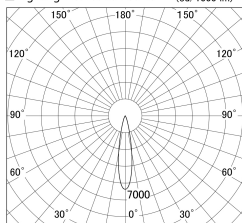

■ Lighting Distribution Curve (cd/1000 lm)