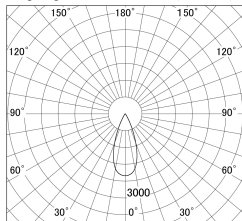

■ Lighting Distribution Curve (cd/1000 lm)