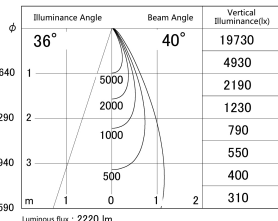

Item no. DD161-2540MW9027

Series Name: AMMA Φ 80 series Lens type adjustable Antiglare (DD161-AG)

■ Lighting Distribution Curve (cd/1000 lm)

Installation	Recessed mount
Type	AMMA Φ80 series Lens type adjustable Antiglare (DD161-AG)
Fixture wattage	24W
Beam angle	40
Color Temp.	2700K
CRI	Ra>90
Luminous	2221 lm
Body	Die-cast aluminum alloy
Body finish	N/A
Trim finish	White
Reflector finish	Mirror
IP Rate	IP20
Light source	COB module
Input Voltage	AC220~240V
Dimming Type	Non-Dimmable
Certificate	CE,CCC
Cut Hole	80mm