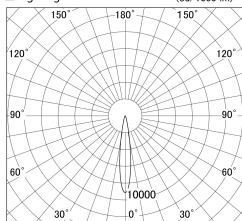

■ Lighting Distribution Curve (cd/1000 lm)