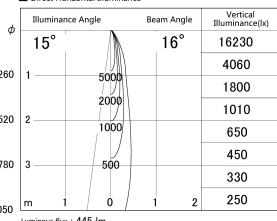

Item no. DD161-0515MW9030

Series Name: AMMA Φ 80 series Lens type adjustable Antiglare (DD161-AG)

■ Lighting Distribution Curve (cd/1000 lm)

Installation	Recessed mount
Type	AMMA Φ80 series Lens type adjustable Antiglare (DD161-AG)
Fixture wattage	5W
Beam angle	16
Color Temp.	3000K
CRI	Ra>90
Luminous	443 lm
Body	Die-cast aluminum alloy
Body finish	N/A
Trim finish	White
Reflector finish	Mirror
IP Rate	IP20
Light source	COB module
Input Voltage	AC220~240V
Dimming Type	Non-Dimmable
Certificate	CE,CCC
Cut Hole	80mm