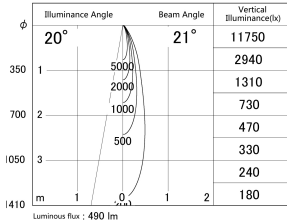

Item no. DD161-0520MW9030

Series Name: AMMA Φ80 series Lens type adjustable Antiglare (DD161-AG)

■ Lighting Distribution Curve (cd/1000 lm)

Installation	Recessed mount
Type	AMMA Φ80 series Lens type adjustable Antiglare (DD161-AG)
Fixture wattage	5W
Beam angle	21
Color Temp.	3000K
CRI	Ra>90
Luminous	489 lm
Body	Die-cast aluminum alloy
Body finish	N/A
Trim finish	White
Reflector finish	Mirror
IP Rate	IP20
Light source	COB module
Input Voltage	AC220~240V
Dimming Type	Non-Dimmable
Certificate	CE,CCC
Cut Hole	80mm