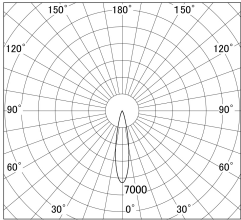

■ Lighting Distribution Curve (cd/1000 lm)