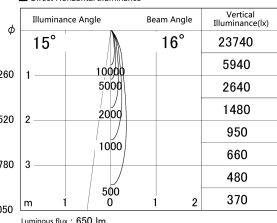

Item no. DD161-0815MW9030

Series Name: AMMA Φ 80 series Lens type adjustable Antiglare (DD161-AG)

■ Lighting Distribution Curve (cd/1000 lm)

Installation	Recessed mount
Type	AMMA Φ80 series Lens type adjustable Antiglare (DD161-AG)
Fixture wattage	7.5W
Beam angle	16
Color Temp.	3000K
CRI	Ra>90
Luminous	648 lm
Body	Die-cast aluminum alloy
Body finish	N/A
Trim finish	White
Reflector finish	Mirror
IP Rate	IP20
Light source	COB module
Input Voltage	AC220~240V
Dimming Type	Non-Dimmable
Certificate	CE,CCC
Cut Hole	80mm