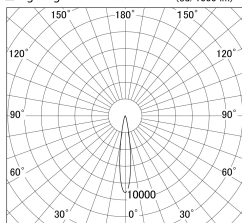

■ Lighting Distribution Curve (cd/1000 lm)