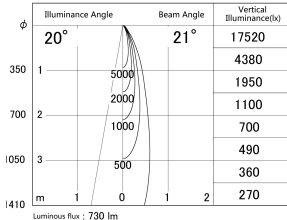

Item no. DD161-0820MW9030

Series Name: AMMA Φ 80 series Lens type adjustable Antiglare (DD161-AG)

■ Lighting Distribution Curve (cd/1000 lm)

Installation	Recessed mount
Type	AMMA Φ80 series Lens type adjustable Antiglare (DD161-AG)
Fixture wattage	7.5W
Beam angle	21
Color Temp.	3000K
CRI	Ra>90
Luminous	729 lm
Body	Die-cast aluminum alloy
Body finish	N/A
Trim finish	White
Reflector finish	Mirror
IP Rate	IP20
Light source	COB module
Input Voltage	AC220~240V
Dimming Type	Non-Dimmable
Certificate	CE,CCC
Cut Hole	80mm