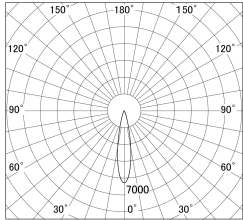

■ Lighting Distribution Curve (cd/1000 lm)