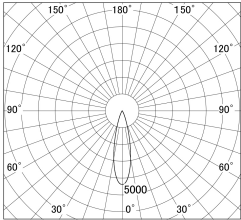

■ Lighting Distribution Curve (cd/1000 lm)