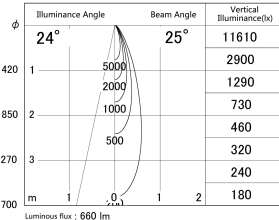

Item no. DD161-0825MW9030

Series Name: AMMA Φ80 series Lens type adjustable Antiglare (DD161-AG)

■ Lighting Distribution Curve (cd/1000 lm)

Installation	Recessed mount
Type	AMMA Φ80 series Lens type adjustable Antiglare (DD161-AG)
Fixture wattage	7.5W
Beam angle	25
Color Temp.	3000K
CRI	Ra>90
Luminous	661 lm
Body	Die-cast aluminum alloy
Body finish	N/A
Trim finish	White
Reflector finish	Mirror
IP Rate	IP20
Light source	COB module
Input Voltage	AC220~240V
Dimming Type	Non-Dimmable
Certificate	CE,CCC
Cut Hole	80mm