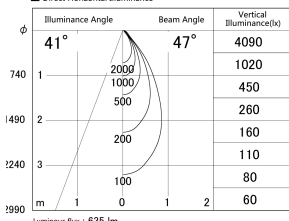

Item no. DD161-0845MW9030

Series Name: AMMA Φ80 series Lens type adjustable Antiglare (DD161-AG)

■ Lighting Distribution Curve (cd/1000 lm)

Installation	Recessed mount
Type	AMMA Φ80 series Lens type adjustable Antiglare (DD161-AG)
Fixture wattage	7.5W
Beam angle	47
Color Temp.	3000K
CRI	Ra>90
Luminous	634 lm
Body	Die-cast aluminum alloy
Body finish	N/A
Trim finish	White
Reflector finish	Mirror
IP Rate	IP20
Light source	COB module
Input Voltage	AC220~240V
Dimming Type	Non-Dimmable
Certificate	CE,CCC
Cut Hole	80mm