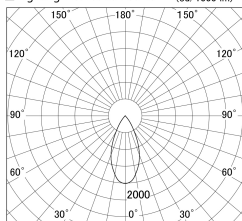

■ Lighting Distribution Curve (cd/1000 lm)