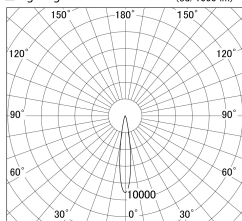

■ Lighting Distribution Curve (cd/1000 lm)