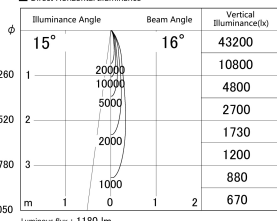

Item no. DD161-1515MW9030

Series Name: AMMA Φ 80 series Lens type adjustable Antiglare (DD161-AG)

■ Lighting Distribution Curve (cd/1000 lm)

Installation	Recessed mount
Type	AMMA Φ80 series Lens type adjustable Antiglare (DD161-AG)
Fixture wattage	14W
Beam angle	16
Color Temp.	3000K
CRI	Ra>90
Luminous	1179 lm
Body	Die-cast aluminum alloy
Body finish	N/A
Trim finish	White
Reflector finish	Mirror
IP Rate	IP20
Light source	COB module
Input Voltage	AC220~240V
Dimming Type	Non-Dimmable
Certificate	CE,CCC
Cut Hole	80mm