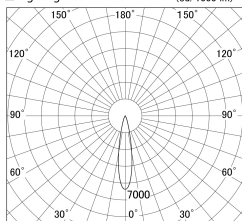

■ Lighting Distribution Curve (cd/1000 lm)