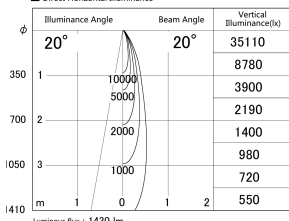

Item no. DD161-1520MW9030

Series Name: AMMA Φ 80 series Lens type adjustable Antiglare (DD161-AG)

■ Lighting Distribution Curve (cd/1000 lm)

Installation	Recessed mount
Type	AMMA Φ80 series Lens type adjustable Antiglare (DD161-AG)
Fixture wattage	14W
Beam angle	20
Color Temp.	3000K
CRI	Ra>90
Luminous	1430 lm
Body	Die-cast aluminum alloy
Body finish	N/A
Trim finish	White
Reflector finish	Mirror
IP Rate	IP20
Light source	COB module
Input Voltage	AC220~240V
Dimming Type	Non-Dimmable
Certificate	CE,CCC
Cut Hole	80mm