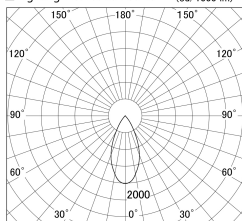

■ Lighting Distribution Curve (cd/1000 lm)