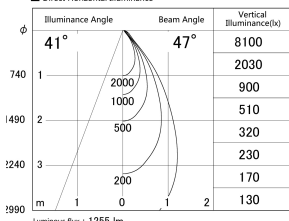

Item no. DD161-1545MW9030

Series Name: AMMA Φ80 series Lens type adjustable Antiglare (DD161-AG)

■ Lighting Distribution Curve (cd/1000 lm)

Installation	Recessed mount
Type	AMMA Φ80 series Lens type adjustable Antiglare (DD161-AG)
Fixture wattage	14W
Beam angle	47
Color Temp.	3000K
CRI	Ra>90
Luminous	1254 lm
Body	Die-cast aluminum alloy
Body finish	N/A
Trim finish	White
Reflector finish	Mirror
IP Rate	IP20
Light source	COB module
Input Voltage	AC220~240V
Dimming Type	Non-Dimmable
Certificate	CE,CCC
Cut Hole	80mm