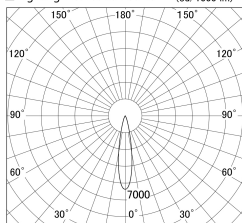

■ Lighting Distribution Curve (cd/1000 lm)