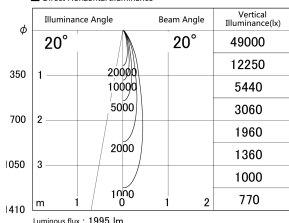

Item no. DD161-2020MW9030

Series Name: AMMA Φ80 series Lens type adjustable Antiglare (DD161-AG)

■ Lighting Distribution Curve (cd/1000 lm)

Installation	Recessed mount
Type	AMMA Φ80 series Lens type adjustable Antiglare (DD161-AG)
Fixture wattage	21W
Beam angle	20
Color Temp.	3000K
CRI	Ra>90
Luminous	1996 lm
Body	Die-cast aluminum alloy
Body finish	N/A
Trim finish	White
Reflector finish	Mirror
IP Rate	IP20
Light source	COB module
Input Voltage	AC220~240V
Dimming Type	Non-Dimmable
Certificate	CE,CCC
Cut Hole	80mm