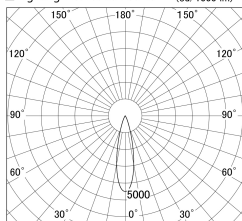

■ Lighting Distribution Curve (cd/1000 lm)