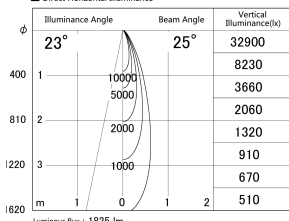

Item no. DD161-2025MW9030

Series Name: AMMA Φ 80 series Lens type adjustable Antiglare (DD161-AG)

■ Lighting Distribution Curve (cd/1000 lm)

Installation	Recessed mount
Type	AMMA Φ80 series Lens type adjustable Antiglare (DD161-AG)
Fixture wattage	21W
Beam angle	25
Color Temp.	3000K
CRI	Ra>90
Luminous	1823 lm
Body	Die-castaluminumalloy
Body finish	N/A
Trim finish	White
Reflector finish	Mirror
IP Rate	IP20
Light source	COB module
Input Voltage	AC220~240V
Dimming Type	Non-Dimmable
Certificate	CE,CCC
Cut Hole	80mm