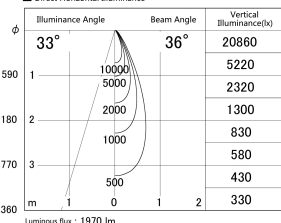

Item no. DD161-2035MW9030

Series Name: AMMA Φ 80 series Lens type adjustable Antiglare (DD161-AG)

■ Lighting Distribution Curve (cd/1000 lm)

Installation	Recessed mount
Type	AMMA Φ80 series Lens type adjustable Antiglare (DD161-AG)
Fixture wattage	21W
Beam angle	36
Color Temp.	3000K
CRI	Ra>90
Luminous	1969 lm
Body	Die-cast aluminum alloy
Body finish	N/A
Trim finish	White
Reflector finish	Mirror
IP Rate	IP20
Light source	COB module
Input Voltage	AC220~240V
Dimming Type	Non-Dimmable
Certificate	CE,CCC
Cut Hole	80mm