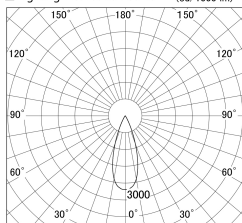

■ Lighting Distribution Curve (cd/1000 lm)