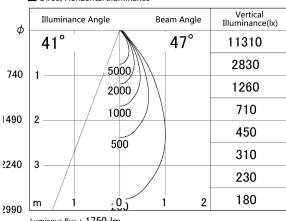

Item no. DD161-2045MW9030

Series Name: AMMA Φ 80 series Lens type adjustable Antiglare (DD161-AG)

■ Lighting Distribution Curve (cd/1000 lm)

Installation	Recessed mount
Type	AMMA Φ80 series Lens type adjustable Antiglare (DD161-AG)
Fixture wattage	21W
Beam angle	47
Color Temp.	3000K
CRI	Ra>90
Luminous	1750 lm
Body	Die-cast aluminum alloy
Body finish	N/A
Trim finish	White
Reflector finish	Mirror
IP Rate	IP20
Light source	COB module
Input Voltage	AC220~240V
Dimming Type	Non-Dimmable
Certificate	CE,CCC
Cut Hole	80mm