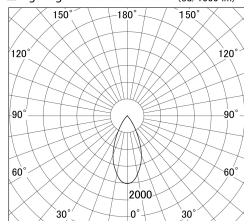

■ Lighting Distribution Curve (cd/1000 lm)