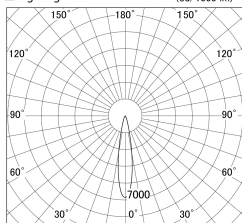

■ Lighting Distribution Curve (cd/1000 lm)