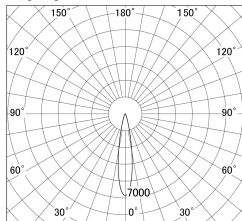

■ Lighting Distribution Curve (cd/1000 lm)