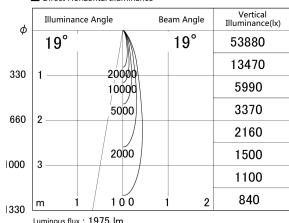

Item no. DD161-2520MW9030

Series Name: AMMA Φ80 series Lens type adjustable Antiglare (DD161-AG)

■ Lighting Distribution Curve (cd/1000 lm)

Installation	Recessed mount
Type	AMMA Φ80 series Lens type adjustable Antiglare (DD161-AG)
Fixture wattage	24W
Beam angle	19
Color Temp.	3000K
CRI	Ra>90
Luminous	1975 lm
Body	Die-cast aluminum alloy
Body finish	N/A
Trim finish	White
Reflector finish	Mirror
IP Rate	IP20
Light source	COB module
Input Voltage	AC220~240V
Dimming Type	Non-Dimmable
Certificate	CE,CCC
Cut Hole	80mm