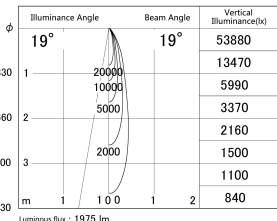

Item no. DD161-2520MW9030

Series Name: AMMA Φ80 series Lens type adjustable Antiglare (DD161-AG)

■ Lighting Distribution Curve (cd/1000 lm)

Installation	Recessed mount
Type	
Fixture wattage	24W
Beam angle	19
Color Temp.	3000K
CRI	Ra>90
Luminous	1975 lm
Body	Die-cast aluminum alloy
Body finish	N/A
Trim finish	White
Reflector finish	Mirror
IP Rate	IP20
Light source	COB module
Input Voltage	AC220~240V
Dimming Type	Non-Dimmable
Certificate	CE,CCC
Cut Hole	80mm